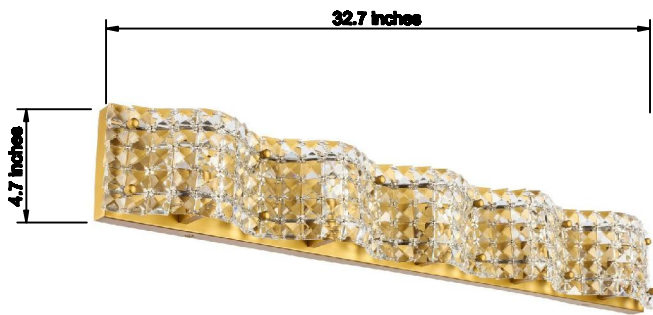

PRODUCT SPECIFICATION SHEET

OLLIE COLLECTION

OLLIE 5-Lights Brass Wall Lamp Clear Crystal

Brass
Item No:LD7020BR

Chrome
Item No:LD7019C

Available Finishes

Dimensions

Back plate Size(in)	L32.7" W4.7" H1"
Width	33.7"
Extension	3.5"
Height	4.7"
Maximum Height	N/A

Specifications

Finish	2 Finishes
Material	Iron / Crystal
Crystal Color	Clear
Type	Wall lamp
Hanging Device	N/A
Voltage	110-125V
Dimmable	Yes
Warranty	1 Year Limited
Shipment Type	Small Parcel

Bulb / Socket

Socket Type	G9
Number of Lights	5
Wattage/Bulb	40W
Included	No

Installation

Indoor/Outdoor	Indoor
Dry/Wet/Damp	Dry
Weight	7.57LBS
Wire Length	6"
Safety Rating	ETL Listed